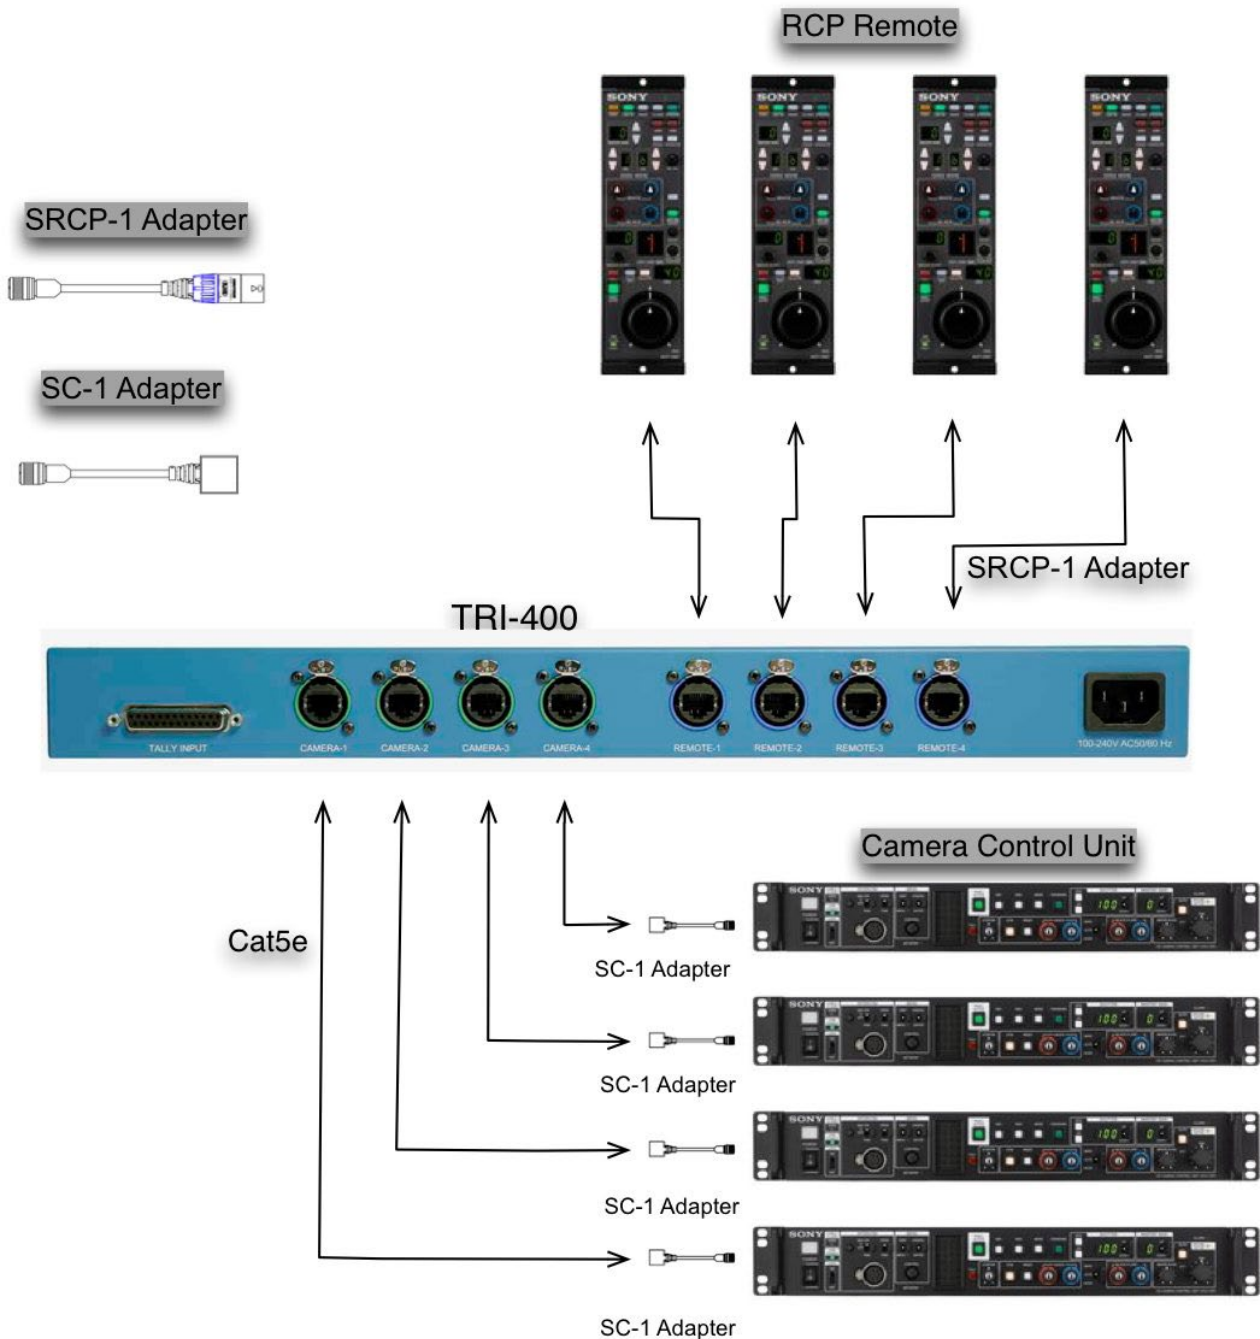

## TRI-400 Application Diagram

Sony

## TRI-400 Application Diagram

SONY CCU Version