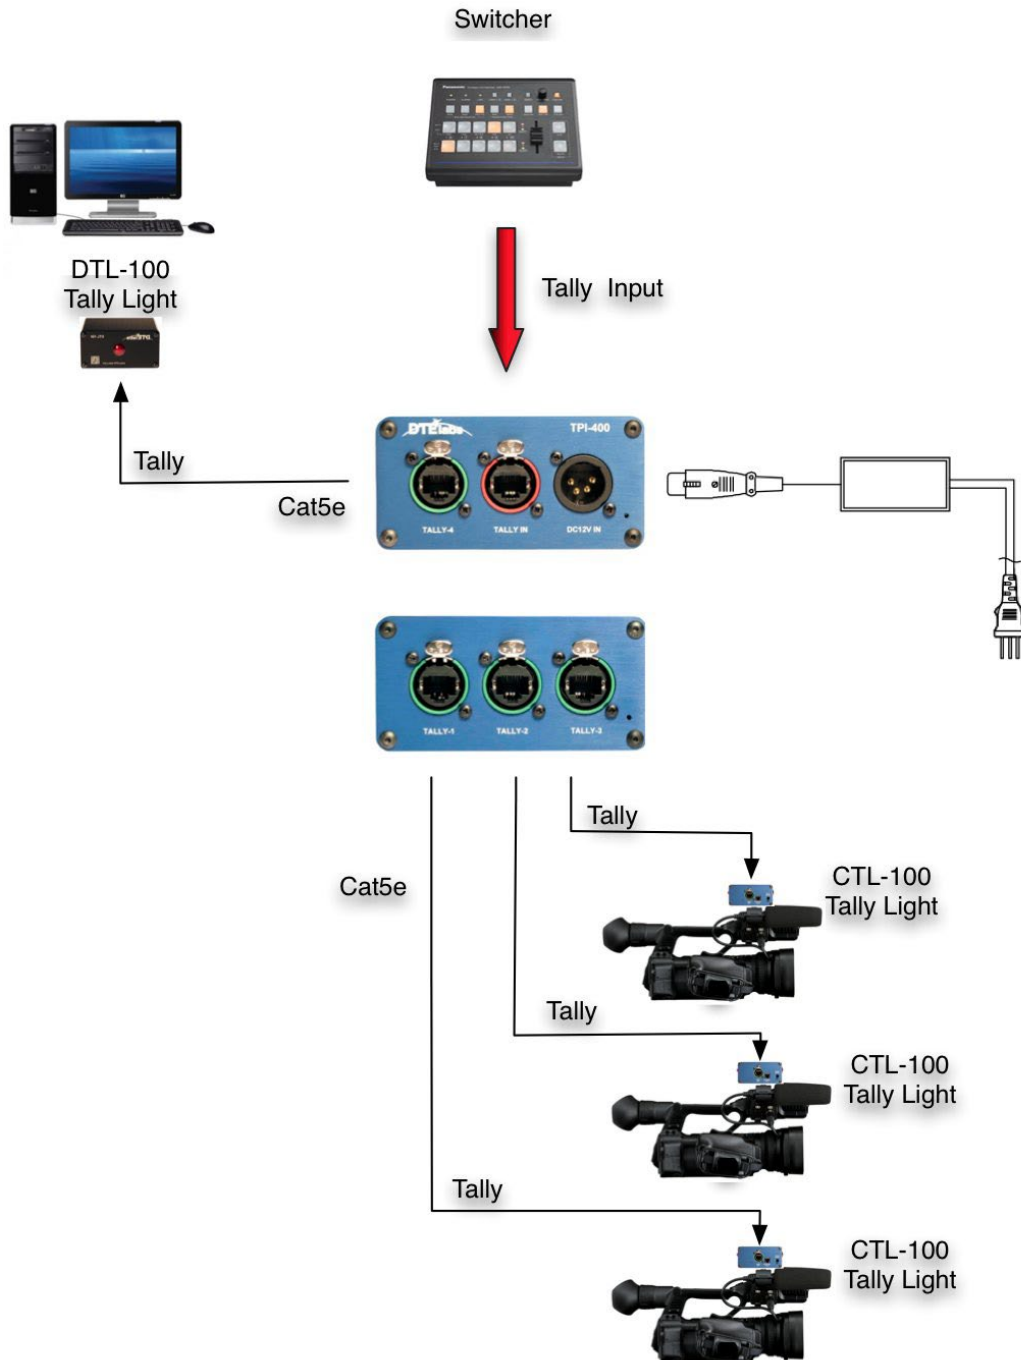

DTElabs

TPI-400 Application Diagram

General

DTElabs

TPI-400 Application Diagram

Black Magic TV Studio

DTElabs

TPI-400 Application Diagram

Panasonic

DTElabs

TPI-400 Application Diagram

Sony